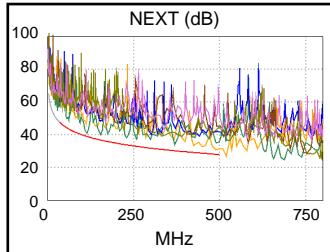

**Test Summary: PASS**

Model: DTX-1800  
 Main S/N: 1476425  
 Remote S/N: 1476426  
 Main Adapter: DTX-CHA002  
 Remote Adapter: DTX-CHA002

Length (ft)	[Pair 12]	73
Prop. Delay (ns), Limit 555	[Pair 45]	100
Delay Skew (ns), Limit 50	[Pair 45]	2
Resistance (ohms), Limit 25.0	[Pair 45]	6.6
Insertion Loss Margin (dB)	[Pair 78]	35.7
Frequency (MHz)	[Pair 78]	496.0
Limit (dB)	[Pair 78]	49.1

Wire Map (T568B)  
**PASS**

Worst Case Margin Worst Case Value

PASS	MAIN	SR	MAIN	SR
Worst Pair	12-45	12-78	12-36	12-36
<b>NEXT (dB)</b>	2.0	3.8	2.4	4.6
Freq. (MHz)	115.0	304.0	491.0	448.0
Limit (dB)	38.9	31.6	28.0	28.7
Worst Pair	12	12	12	12
<b>PS NEXT (dB)</b>	3.9	5.6	3.9	6.7
Freq. (MHz)	490.0	305.0	490.0	490.0
Limit (dB)	25.0	28.6	25.0	25.0

PASS	MAIN	SR	MAIN	SR
Worst Pair	45-36	36-45	45-36	36-45
<b>ACR-F (dB)</b>	20.7	20.7	21.1	21.1
Freq. (MHz)	437.0	437.0	496.0	496.0
Limit (dB)	10.4	10.4	9.3	9.3
Worst Pair	78	36	12	45
<b>PS ACR-F (dB)</b>	22.6	21.8	22.9	22.0
Freq. (MHz)	442.0	451.0	480.0	496.0
Limit (dB)	7.3	7.2	6.6	6.3