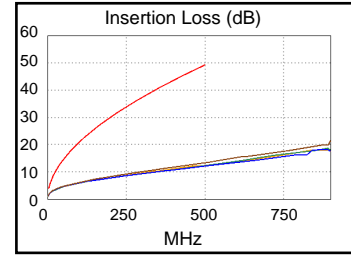

Worst Case Margin Worst Case Value