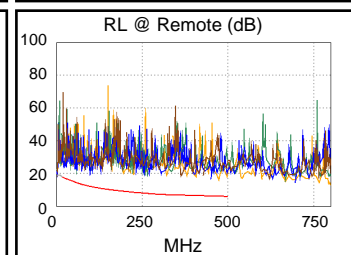

PASS	MAIN	SR	MAIN	SR
Worst Pair	12	45	45	12
RL (dB)	3.4	6.2	7.2	9.7
Freq. (MHz)	26.5	21.4	255.0	474.0
Limit (dB)	16.9	17.4	7.9	6.0