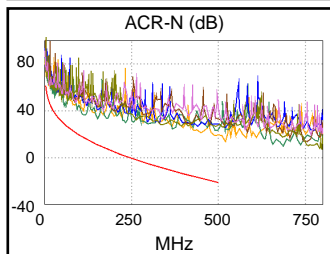

PASS	MAIN	SR	MAIN	SR
Worst Pair	12-36	12-36	12-36	12-36
ACR-N (dB)	11.5	11.6	39.1	42.2
Freq. (MHz)	5.0	3.1	491.0	492.0
Limit (dB)	56.9	60.8	-20.8	-20.9
Worst Pair	12	12	12	12
PS ACR-N (dB)	12.3	11.2	40.6	43.4
Freq. (MHz)	5.1	3.3	490.0	490.0
Limit (dB)	54.1	58.0	-23.8	-23.8