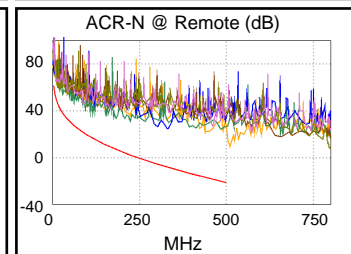

**Test Summary: PASS**

Model: DTX-1800  
 Main S/N: 1476425  
 Remote S/N: 1476426  
 Main Adapter: DTX-CHA002  
 Remote Adapter: DTX-CHA002

Length (ft)	[Pair 12]	73
Prop. Delay (ns), Limit 555	[Pair 45]	100
Delay Skew (ns), Limit 50	[Pair 45]	2
Resistance (ohms), Limit 25.0	[Pair 45]	6.6
Insertion Loss Margin (dB)	[Pair 78]	35.7
Frequency (MHz)	[Pair 78]	496.0
Limit (dB)	[Pair 78]	49.1

Wire Map (T568B)  
**PASS**

Worst Case Margin Worst Case Value

PASS	MAIN	SR	MAIN	SR
Worst Pair	12-45	12-78	12-36	12-36
<b>NEXT (dB)</b>	2.0	3.8	2.4	4.6
Freq. (MHz)	115.0	304.0	491.0	448.0
Limit (dB)	38.9	31.6	28.0	28.7
Worst Pair	12	12	12	12
<b>PS NEXT (dB)</b>	3.9	5.6	3.9	6.7
Freq. (MHz)	490.0	305.0	490.0	490.0
Limit (dB)	25.0	28.6	25.0	25.0

PASS	MAIN	SR	MAIN	SR
Worst Pair	45-36	36-45	45-36	36-45
<b>ACR-F (dB)</b>	20.7	20.7	21.1	21.1
Freq. (MHz)	437.0	437.0	496.0	496.0
Limit (dB)	10.4	10.4	9.3	9.3
Worst Pair	78	36	12	45
<b>PS ACR-F (dB)</b>	22.6	21.8	22.9	22.0
Freq. (MHz)	442.0	451.0	480.0	496.0
Limit (dB)	7.3	7.2	6.6	6.3

PASS	MAIN	SR	MAIN	SR
Worst Pair	12-36	12-36	12-36	12-36
<b>ACR-N (dB)</b>	11.5	11.6	39.1	42.2
Freq. (MHz)	5.0	3.1	491.0	492.0
Limit (dB)	56.9	60.8	-20.8	-20.9
Worst Pair	12	12	12	12
<b>PS ACR-N (dB)</b>	12.3	11.2	40.6	43.4
Freq. (MHz)	5.1	3.3	490.0	490.0
Limit (dB)	54.1	58.0	-23.8	-23.8