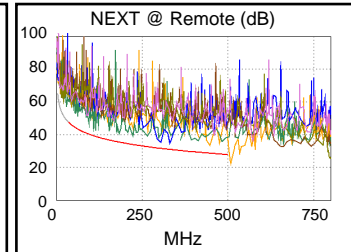

**Cable ID: CAT7-22M**

Date / Time: 07/13/2019 04:20:31 PM  
**Headroom 2.0 dB (NEXT 12-45)**  
**Test Limit: ISO11801 Channel Class Ea**  
 Cable Type: Cat 7 SFTP  
 NVP: 76.0%

Operator: 001  
 Software Version: 2.3600  
 Limits Version: 1.5000  
 Calibration Date:  
 Main (Tester): 10/20/2010  
 Remote (Tester): 10/20/2010

**Test Summary: PASS**

Model: DTX-1800  
 Main S/N: 1476425  
 Remote S/N: 1476426  
 Main Adapter: DTX-CHA002  
 Remote Adapter: DTX-CHA002

Length (ft)	[Pair 12]	73
Prop. Delay (ns), Limit 555	[Pair 45]	100
Delay Skew (ns), Limit 50	[Pair 45]	2
Resistance (ohms), Limit 25.0	[Pair 45]	6.6
Insertion Loss Margin (dB)	[Pair 78]	35.7
Frequency (MHz)	[Pair 78]	496.0
Limit (dB)	[Pair 78]	49.1

Wire Map (T568B)  
**PASS**

Worst Case Margin Worst Case Value

PASS	MAIN	SR	MAIN	SR
Worst Pair	12-45	12-78	12-36	12-36
<b>NEXT (dB)</b>	2.0	3.8	2.4	4.6
Freq. (MHz)	115.0	304.0	491.0	448.0
Limit (dB)	38.9	31.6	28.0	28.7
Worst Pair	12	12	12	12
<b>PS NEXT (dB)</b>	3.9	5.6	3.9	6.7
Freq. (MHz)	490.0	305.0	490.0	490.0
Limit (dB)	25.0	28.6	25.0	25.0

PASS	MAIN	SR	MAIN	SR
Worst Pair	45-36	36-45	45-36	36-45
<b>ACR-F (dB)</b>	20.7	20.7	21.1	21.1
Freq. (MHz)	437.0	437.0	496.0	496.0
Limit (dB)	10.4	10.4	9.3	9.3
Worst Pair	78	36	12	45
<b>PS ACR-F (dB)</b>	22.6	21.8	22.9	22.0
Freq. (MHz)	442.0	451.0	480.0	496.0
Limit (dB)	7.3	7.2	6.6	6.3