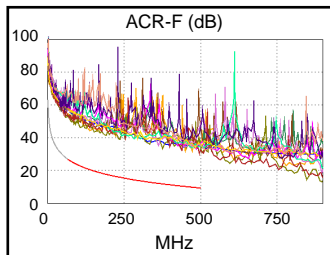

**Test Summary: PASS**

Model: DTX-1800  
 Main S/N: 1476425  
 Remote S/N: 1476426  
 Main Adapter: DTX-CHA002  
 Remote Adapter: DTX-CHA002

Length (ft)	[Pair 12]	73
Prop. Delay (ns), Limit 555	[Pair 45]	100
Delay Skew (ns), Limit 50	[Pair 45]	2
Resistance (ohms), Limit 25.0	[Pair 45]	6.6
Insertion Loss Margin (dB)	[Pair 78]	35.7
Frequency (MHz)	[Pair 78]	496.0
Limit (dB)	[Pair 78]	49.1

Wire Map (T568B)  
**PASS**

Worst Case Margin Worst Case Value

PASS	MAIN	SR	MAIN	SR
Worst Pair	12-45	12-78	12-36	12-36
<b>NEXT (dB)</b>	2.0	3.8	2.4	4.6
Freq. (MHz)	115.0	304.0	491.0	448.0
Limit (dB)	38.9	31.6	28.0	28.7
Worst Pair	12	12	12	12
<b>PS NEXT (dB)</b>	3.9	5.6	3.9	6.7
Freq. (MHz)	490.0	305.0	490.0	490.0
Limit (dB)	25.0	28.6	25.0	25.0

PASS	MAIN	SR	MAIN	SR
Worst Pair	45-36	36-45	45-36	36-45
<b>ACR-F (dB)</b>	20.7	20.7	21.1	21.1
Freq. (MHz)	437.0	437.0	496.0	496.0
Limit (dB)	10.4	10.4	9.3	9.3
Worst Pair	78	36	12	45
<b>PS ACR-F (dB)</b>	22.6	21.8	22.9	22.0
Freq. (MHz)	442.0	451.0	480.0	496.0
Limit (dB)	7.3	7.2	6.6	6.3