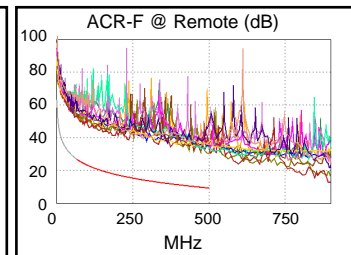

**Test Summary: PASS**

Model: DTX-1800  
 Main S/N: 1476425  
 Remote S/N: 1476426  
 Main Adapter: DTX-CHA002  
 Remote Adapter: DTX-CHA002

Length (ft)	[Pair 12]	73
Prop. Delay (ns), Limit 555	[Pair 45]	100
Delay Skew (ns), Limit 50	[Pair 45]	2
Resistance (ohms), Limit 25.0	[Pair 45]	6.6
Insertion Loss Margin (dB)	[Pair 78]	35.7
Frequency (MHz)	[Pair 78]	496.0
Limit (dB)	[Pair 78]	49.1

Wire Map (T568B)  
**PASS**

Worst Case Margin Worst Case Value

PASS	MAIN	SR	MAIN	SR
Worst Pair	12-45	12-78	12-36	12-36
<b>NEXT (dB)</b>	2.0	3.8	2.4	4.6
Freq. (MHz)	115.0	304.0	491.0	448.0
Limit (dB)	38.9	31.6	28.0	28.7
Worst Pair	12	12	12	12
<b>PS NEXT (dB)</b>	3.9	5.6	3.9	6.7
Freq. (MHz)	490.0	305.0	490.0	490.0
Limit (dB)	25.0	28.6	25.0	25.0

PASS	MAIN	SR	MAIN	SR
Worst Pair	45-36	36-45	45-36	36-45
<b>ACR-F (dB)</b>	20.7	20.7	21.1	21.1
Freq. (MHz)	437.0	437.0	496.0	496.0
Limit (dB)	10.4	10.4	9.3	9.3
Worst Pair	78	36	12	45
<b>PS ACR-F (dB)</b>	22.6	21.8	22.9	22.0
Freq. (MHz)	442.0	451.0	480.0	496.0
Limit (dB)	7.3	7.2	6.6	6.3

PASS	MAIN	SR	MAIN	SR
Worst Pair	12-36	12-36	12-36	12-36
<b>ACR-N (dB)</b>	11.5	11.6	39.1	42.2
Freq. (MHz)	5.0	3.1	491.0	492.0
Limit (dB)	56.9	60.8	-20.8	-20.9
Worst Pair	12	12	12	12
<b>PS ACR-N (dB)</b>	12.3	11.2	40.6	43.4
Freq. (MHz)	5.1	3.3	490.0	490.0
Limit (dB)	54.1	58.0	-23.8	-23.8