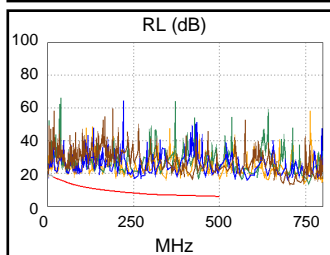

PASS	MAIN	SR	MAIN	SR
Worst Pair	12	45	45	12
RL (dB)	3.4	6.2	7.2	9.7
Freq. (MHz)	26.5	21.4	255.0	474.0
Limit (dB)	16.9	17.4	7.9	6.0